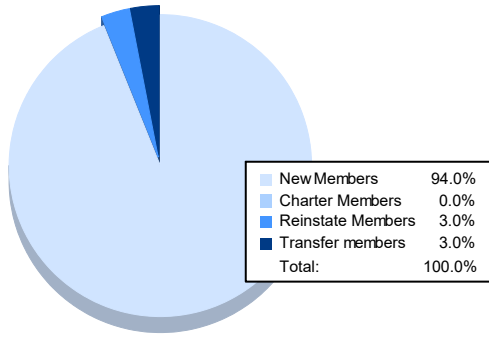

Year	New Clubs	Dropped Clubs	Gain/ Loss Clubs	New Members	Charter Members	Reinstate Members	Transfer Members	Total Member Added	Total Members Dropped	Gain/ Loss Members
2016-2017	0	0	0	112	2	5	11	130	138	-8
2017-2018	0	3	-3	66	6	6	29	107	207	-100
2018-2019	0	2	-2	66	1	5	3	75	170	-95
2019-2020	0	1	-1	63	0	3	12	78	120	-42
2020-2021	0	1	-1	94	0	3	3	100	141	-41
<b>Average</b>	<b>0</b>	<b>1</b>	<b>-1</b>	<b>80</b>	<b>2</b>	<b>4</b>	<b>12</b>	<b>98</b>	<b>155</b>	<b>-57</b>

### Membership Composition June 2021 Cumulative