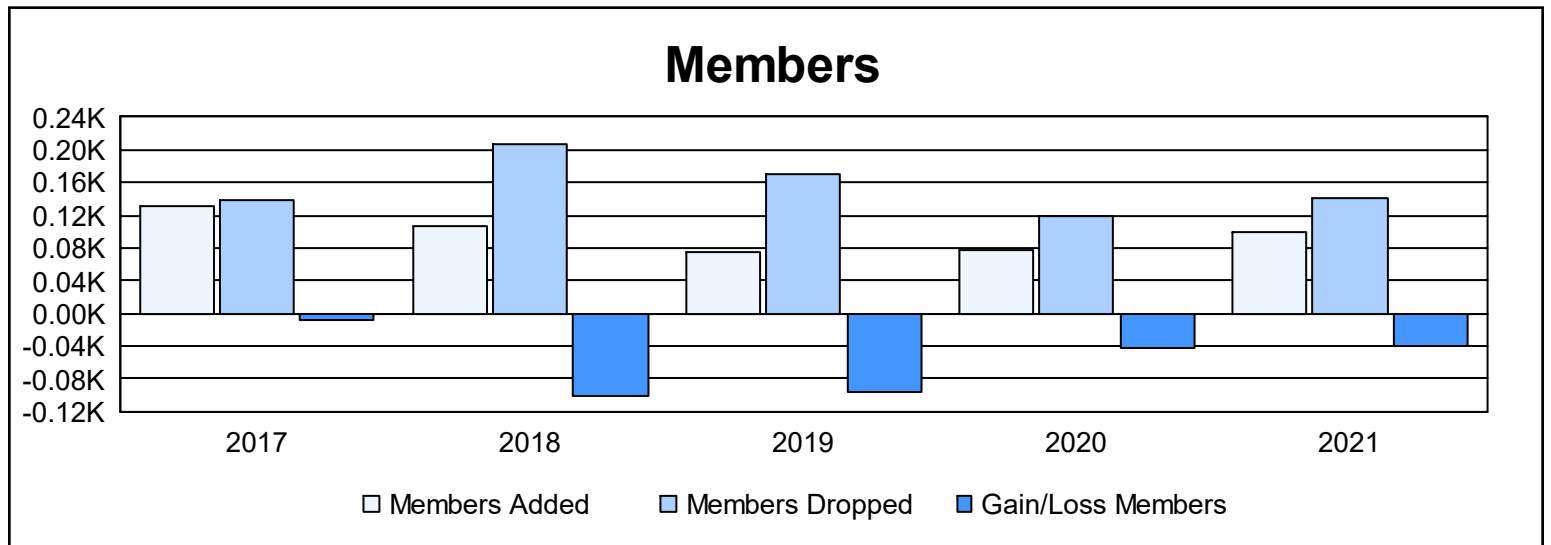

Year	New Clubs	Dropped Clubs	Gain/ Loss Clubs	New Members	Charter Members	Reinstate Members	Transfer Members	Total Member Added	Total Members Dropped	Gain/ Loss Members
2016-2017	0	0	0	112	2	5	11	130	138	-8
2017-2018	0	3	-3	66	6	6	29	107	207	-100
2018-2019	0	2	-2	66	1	5	3	75	170	-95
2019-2020	0	1	-1	63	0	3	12	78	120	-42
2020-2021	0	1	-1	94	0	3	3	100	141	-41
<b>Average</b>	<b>0</b>	<b>1</b>	<b>-1</b>	<b>80</b>	<b>2</b>	<b>4</b>	<b>12</b>	<b>98</b>	<b>155</b>	<b>-57</b>

### Membership Composition June 2021 Cumulative