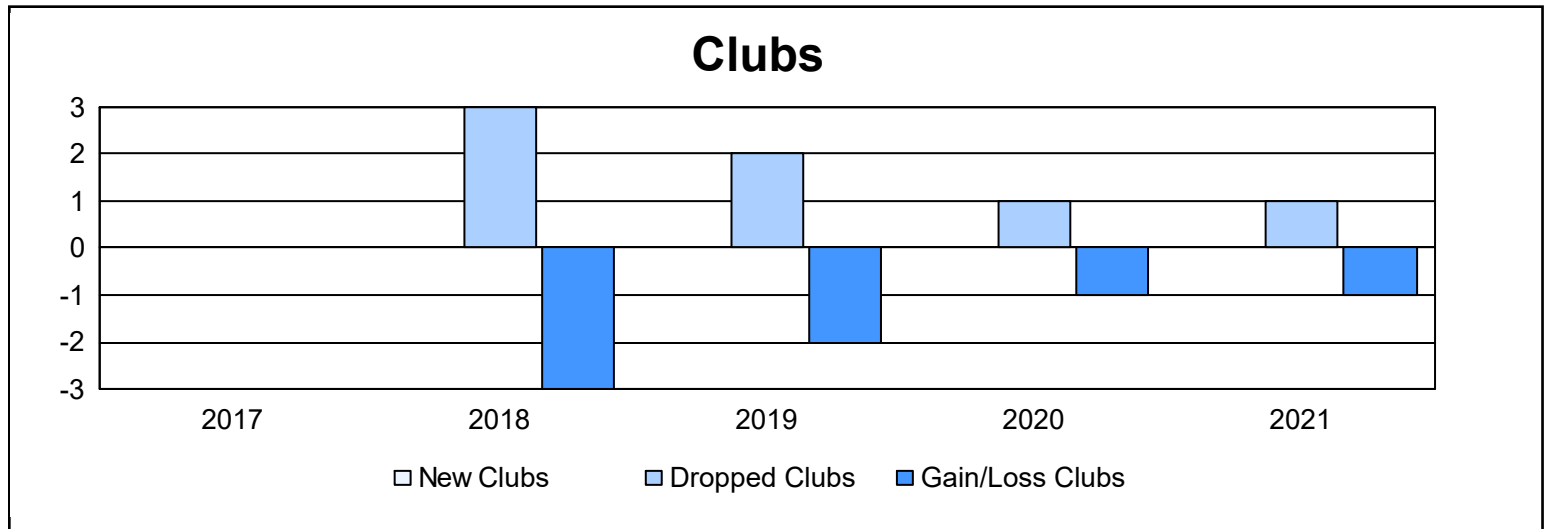

Year	New Clubs	Dropped Clubs	Gain/ Loss Clubs	New Members	Charter Members	Reinstate Members	Transfer Members	Total Member Added	Total Members Dropped	Gain/ Loss Members
2016-2017	0	0	0	112	2	5	11	130	138	-8
2017-2018	0	3	-3	66	6	6	29	107	207	-100
2018-2019	0	2	-2	66	1	5	3	75	170	-95
2019-2020	0	1	-1	63	0	3	12	78	120	-42
2020-2021	0	1	-1	94	0	3	3	100	141	-41
<b>Average</b>	<b>0</b>	<b>1</b>	<b>-1</b>	<b>80</b>	<b>2</b>	<b>4</b>	<b>12</b>	<b>98</b>	<b>155</b>	<b>-57</b>

### Membership Composition June 2021 Cumulative